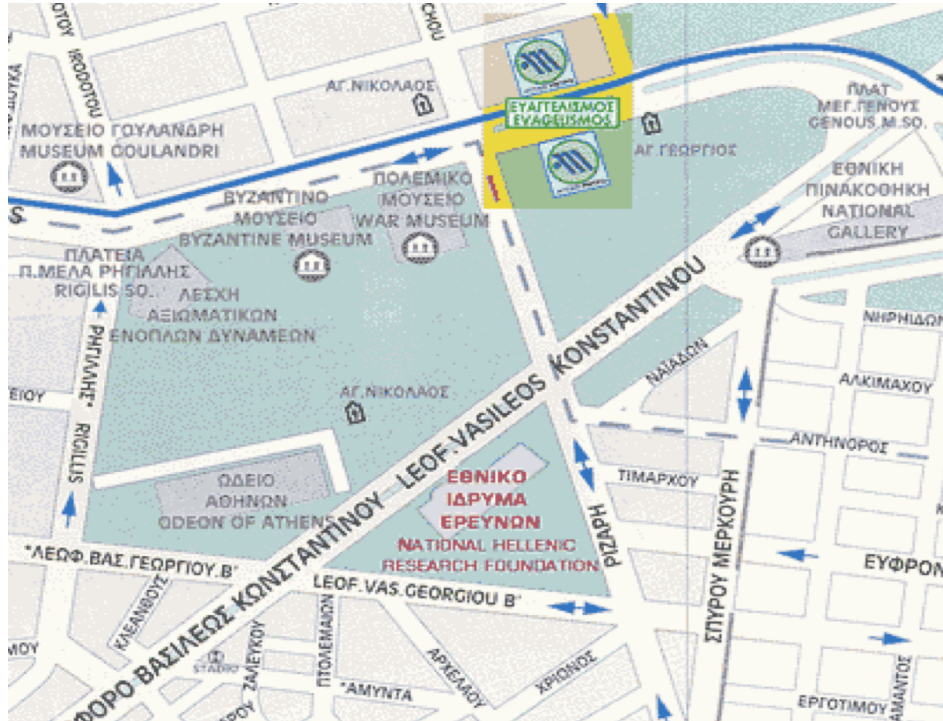

HotZyme Training Café – Info Pack

LOCATION

Address

Central Conference Room,
National Hellenic Research Foundation (N.H.R.F)
48 Vassileos Constantinou Avenue
11635, Athens

Directions

The building has two entrances: the first is located on Vassileos Constantinou Av (N. 48) and the second on Vassileos Georgiou str.

You can get to NHRF by:

Bus

- ▣ 203, 204, 211, 214 (Bus stop: 2nd Rizari),
- ▣ 225 224 (Bus stop: Evangelismos)
- ▣ 450, 550 (Bus stop: Rizari)
- ▣ 622 (Bus stop: Evangelismos)
- ▣ 815 (Bus stop: Evangelismos)

Metro

Evangelismos station (Exit to Rizari)

Trolleybus

- ▣ from Patision St. Trolleybus 3 (Bus stop: Evangelismos, on Vas. Sophias Ave.)
- ▣ 8, 13 (Bus stop: Evangelismos, on Vas. Sophias Ave.)